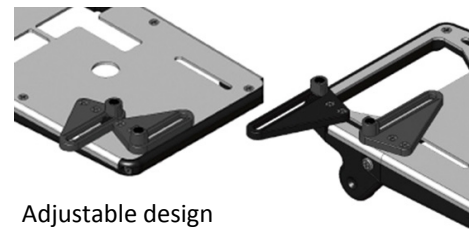

Adjustable design