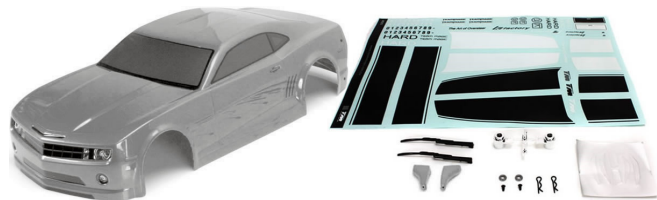

TM503323MGA Camaro - Metal Grey