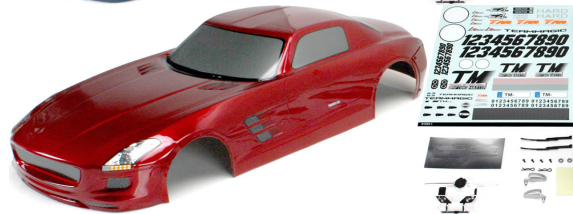

TM503326DRA Mercedes SLS - Dark Red