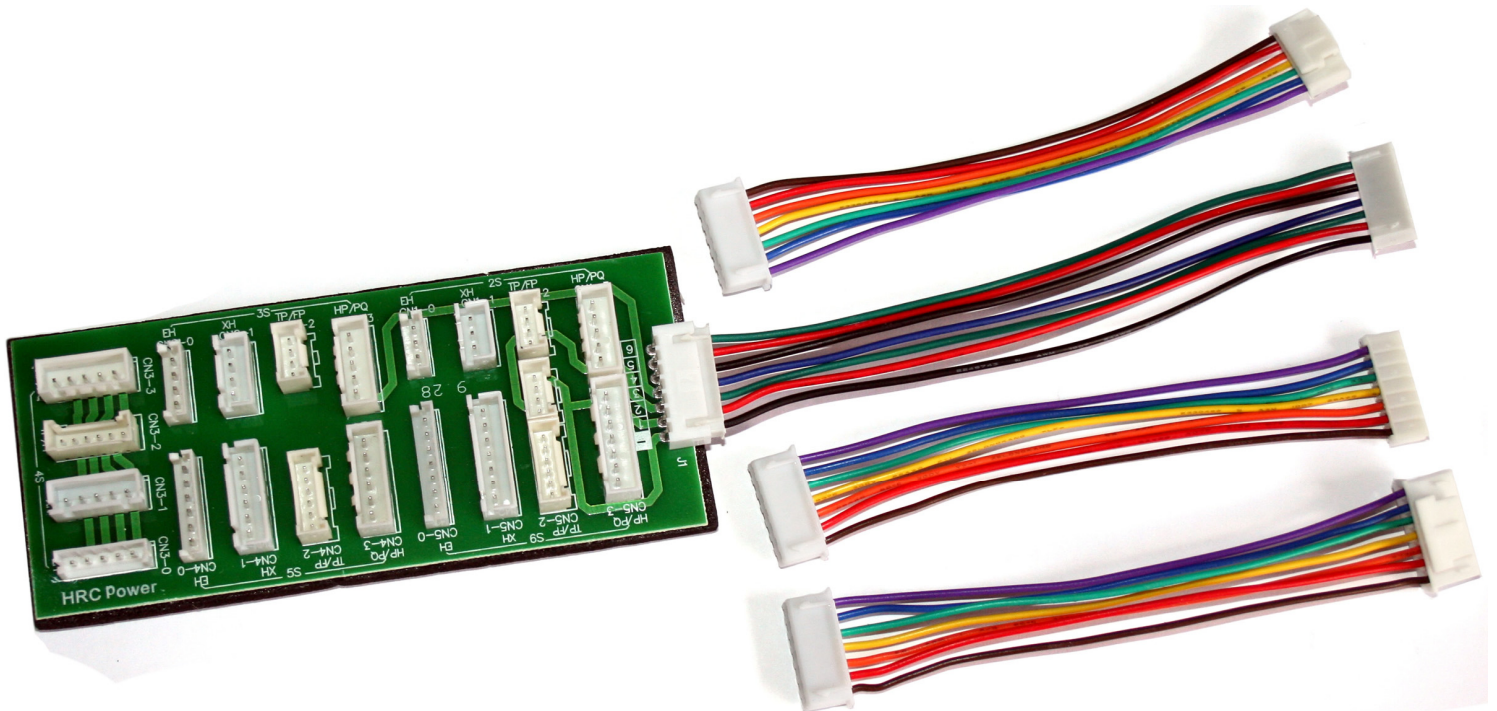

COMPETITION

BEGINNERS

MULTI BALANCER BOARD

HRC9306 Charger accessory - Multi Balancer Adapter Board
"All to All" RC LiPo Balancer adapters for both charger and batteries

- ◆ All popular RC LiPo **charger** balance input plugs (EH, XH, TP/FP, HP/PQ)
- ◆ All popular RC LiPo **batteries** balancer adapters (EH, XH, TP/FP, HP/PQ)