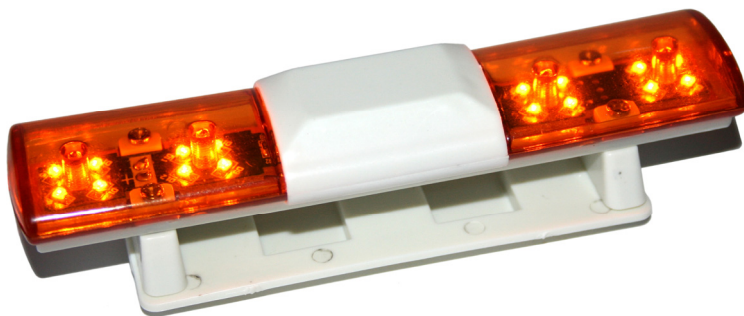

POLICE ROOF LONG LIGHTS

HRC8731B Large Police Roof LEDs V1

- ◆ EU Style (Blue / Blue)
- ◆ 6 Flashing Modes
- ◆ Easy to install on any 190mm or 200mm 1/10 Touring or Drift body
- ◆ High Quality LEDs
- ◆ Standard JR servo plug

HRC87310 Large Rescue Roof LEDs V1

- ◆ Rescue Style (Orange / Orange)
- ◆ 6 Flashing Modes
- ◆ Easy to install on any 190mm or 200mm 1/10 Touring or Drift body
- ◆ High Quality LEDs
- ◆ Standard JR servo plug