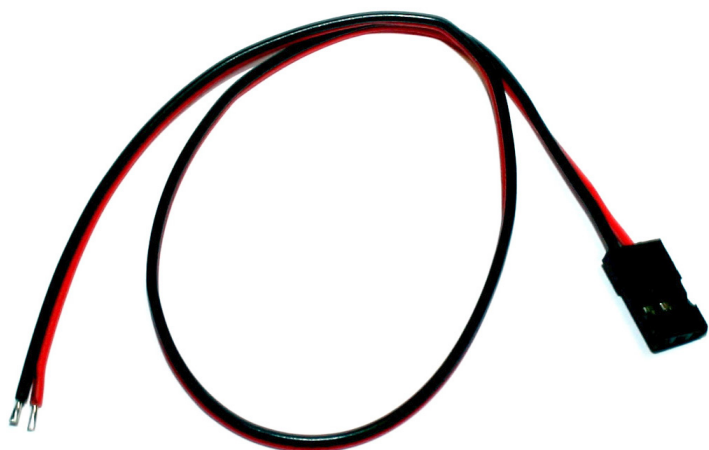

## UNI TYPE CABLE

### HRC9208 Battery Cable - UNI Type

- ◆ 30cm length
- ◆ 22AWG / 0.33mm<sup>2</sup> high quality cable
- ◆ UNI type servo plug

**NEW 2016 !**

## JR TYPE CABLE

### HRC9218 Battery Cable - JR Type

- ◆ 30cm length
- ◆ 22AWG / 0.33mm<sup>2</sup> high quality cable
- ◆ JR type servo plug