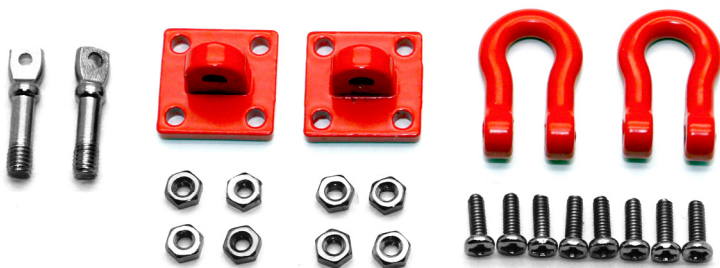

SCALE BODY ACCESSORIES

HRC25151A Trailer Chain

- ◆ Aluminium hook with metal chain
- ◆ Easy to install on many RC car and trucks

HRC25155A Towing Rope

- ◆ Aluminium hook with metal rope
- ◆ Easy to install on any 1/10 Drift or Touring Car

HRC25161A Towing Loop

- ◆ Aluminium components with metal hardware
- ◆ Easy to install on any 1/10 Drift or Touring Car

HRC Switzerland

HRC Distribution GmbH
Hofackerstrasse 14
CH-4132 Muttenz
Switzerland