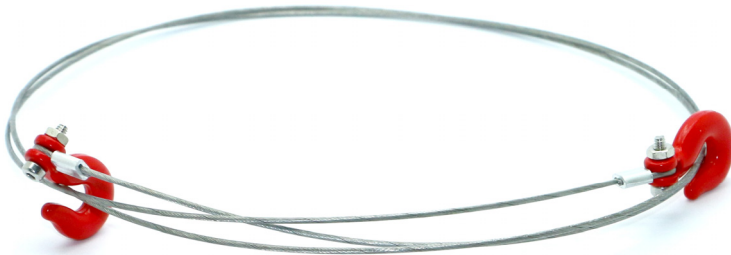

SCALE BODY ACCESSORIES

HRC25151A Trailer Chain

- ◆ Aluminium hook with metal chain
- ◆ Easy to install on many RC car and trucks

HRC25155A Towing Rope

- ◆ Aluminium hook with metal rope
- ◆ Easy to install on any 1/10 Drift or Touring Car

HRC25161A Towing Loop

- ◆ Aluminium components with metal hardware
- ◆ Easy to install on any 1/10 Drift or Touring Car

HRC Switzerland

HRC Distribution GmbH
Hofackerstrasse 14
CH-4132 Muttenz
Switzerland