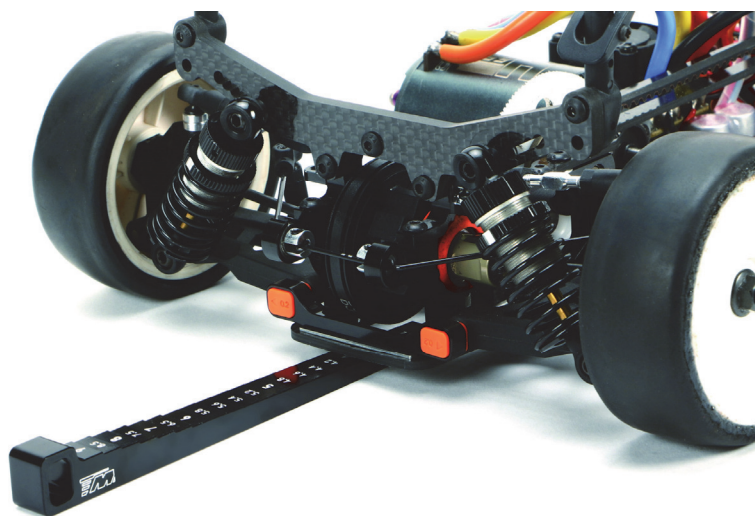

Setup

Pro-J Tools

THE POWER OF TEAM MAGIC

For any 1/8 and 1/10 On Road RC Car

1:10

1/10 SCALE

1:8

1/8 SCALE

TM117201

Pro-J Ride Height Gauge

Aluminium, for 1/10 and 1/8 On Road RC Cars, 3~9mm

TM117202

Pro-J Droop Gauge

Aluminium, for 1/10 and 1/8 On Road RC Cars, 7~20mm

HRC Switzerland

HRC Distribution GmbH
Hofackerstrasse 14
CH-4132 Muttenz
Switzerland