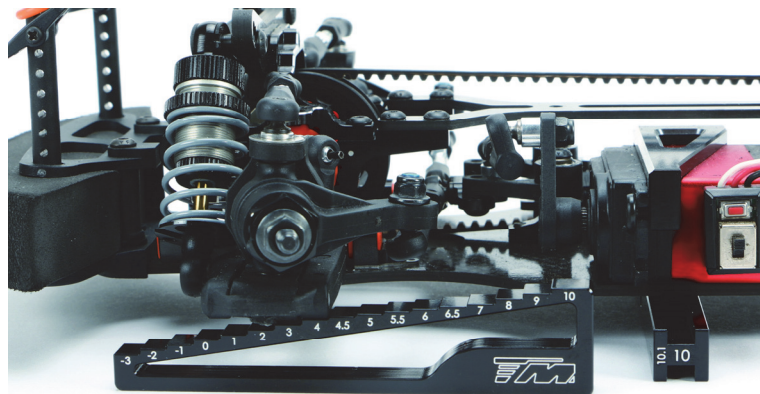

Setup

Pro-J Tools

THE POWER OF TEAM MAGIC

For any 1/8 and 1/10 On Road RC Car

1:10

1/10 SCALE

1:8

1/8 SCALE

TM117201

Pro-J Ride Height Gauge

Aluminium, for 1/10 and 1/8 On Road RC Cars, 3~9mm

TM117202

Pro-J Droop Gauge

Aluminium, for 1/10 and 1/8 On Road RC Cars, 7~20mm

HRC Switzerland

HRC Distribution GmbH
Hofackerstrasse 14
CH-4132 Muttenz
Switzerland