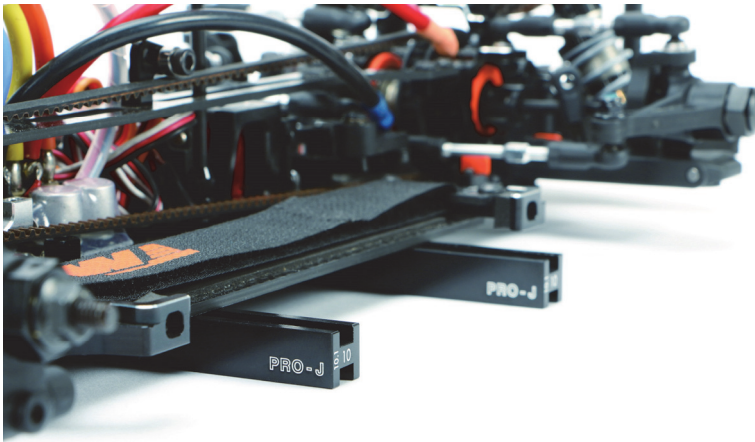

# Pro-J Tools

THE POWER OF TEAM MAGIC

For any 1/8 and 1/10 On Road RC Car

1:10

1/10 SCALE

1:8

1/8 SCALE

TM117203

Pro-J Precision Droop Gauge

Aluminium, for 1/10 and 1/8 On Road RC Cars, 30~33.6mm

TM117204

Pro-J Droop Blocks

Aluminium, for 1/10 and 1/8 On Road RC Cars, 10/10.1mm