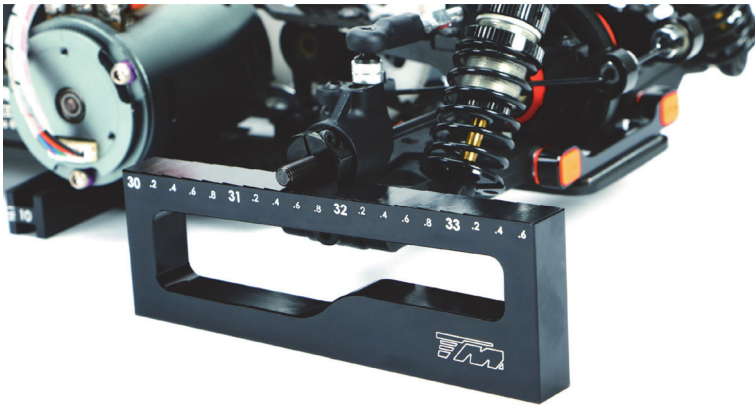

# Pro-J Tools

THE POWER OF TEAM MAGIC

For any 1/8 and 1/10 On Road RC Car

1:10

1/10 SCALE

1:8

1/8 SCALE

TM117203

Pro-J Precision Droop Gauge

Aluminium, for 1/10 and 1/8 On Road RC Cars, 30~33.6mm

TM117204

Pro-J Droop Blocks

Aluminium, for 1/10 and 1/8 On Road RC Cars, 10/10.1mm