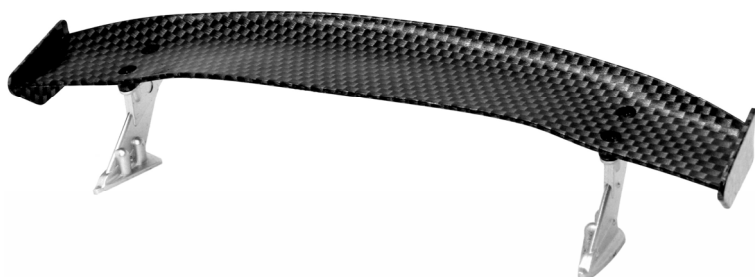

SCALE BODY ACCESSORIES

HRC25120B Carbon Style Spoiler - Type B

- ◆ Easy to install on any 1/10 Body
- ◆ Carbon Finish

HRC25120C Carbon Style Spoiler - Type C

- ◆ Easy to install on any 1/10 Body
- ◆ Carbon Finish

HRC25120D Carbon Style Spoiler - Type D

- ◆ Easy to install on any 1/10 Body
- ◆ Carbon Finish

HRC Switzerland

HRC Distribution GmbH
Hofackerstrasse 14
CH-4132 Muttenz
Switzerland

Phone: +41 61 461 53 44
Fax: +41 61 544 74 06