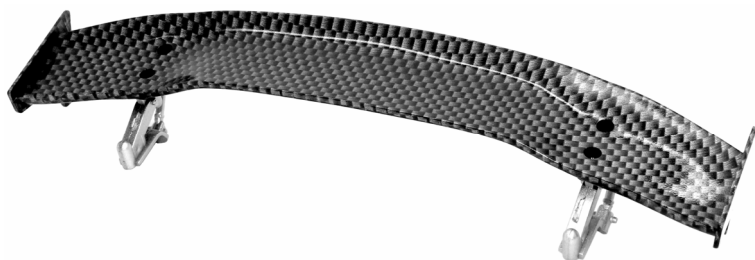

SCALE BODY ACCESSORIES

HRC25120B Carbon Style Spoiler - Type B

- ◆ Easy to install on any 1/10 Body
- ◆ Carbon Finish

HRC25120C Carbon Style Spoiler - Type C

- ◆ Easy to install on any 1/10 Body
- ◆ Carbon Finish

HRC25120D Carbon Style Spoiler - Type D

- ◆ Easy to install on any 1/10 Body
- ◆ Carbon Finish

HRC Switzerland

HRC Distribution GmbH
Hofackerstrasse 14
CH-4132 Muttenz
Switzerland

Phone: +41 61 461 53 44
Fax: +41 61 544 74 06